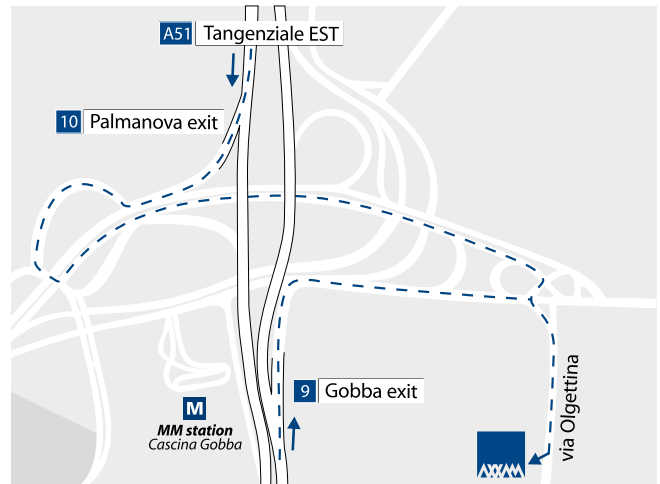

Axxam SpA

San Raffaele Biomedical Science Park
Via Olgettina, 58 - 20132 Milan (Italy)
Phone + 39 02 210561
Fax + 39 02 2105602

By car

From the north (A8/A9/E35/E62)

At the highway interchange: "viale Certosa / via Cogne," exit the A8 onto the A4 in the direction "Venezia, Tangenziale est, Milano viale Zara, E70, E66, Brescia, Bergamo."

At the interchange: "Monza Tangenziale nord / Monza Sant'Alessandro/Tangenziale" exit the A4 onto the A52 in the direction "Linate, Tangenziale est, Genova, Bologna, A7, A1, E62, E35."

Exit the Tangenziale at "Milano (10), via Padova, via Palmanova, Cascina Gobba" and keeping left, proceed onto via Padova. Turn left onto overpass direction Cascina Gobba, Ospedale San Raffaele.

Then turn right into the Cascina Gobba overpass and head straight onto via Olgettina. You can leave your car in the parking area just before the Dibit building (see the map).

From the west (A4/E64)

Follow the A4/E64 in the direction Venezia.

At the interchange: "Monza Tangenziale nord / Monza Sant'Alessandro/Tangenziale" exit the A4 onto the A52 in direction "Linate, Tangenziale est, Genova, Bologna, A7, A1, E62, E35."

Exit the Tangenziale at "Milano (10), via Padova, via Palmanova, Cascina Gobba" and keeping left, proceed onto via Padova. Turn left onto the overpass direction Cascina Gobba, Ospedale San Raffaele.

Then turn right into the Cascina Gobba overpass and head straight onto Via Olgettina. You can leave your car in the parking area just before the Dibit building (see the map).

From the east (A4/E64)

After Agrate exit and before the main toll exit at the connection point Carugate (14) by following direction "A51, Genova, Bologna, A7, A1, E62, E35, Linate Airport, Tangenziale est."

Exit the Tangenziale at exit in direction Milano (10), via Padova, via Palmanova, Cascina Gobba and keeping left, proceed onto via Padova.

Turn left onto the overpass direction Cascina Gobba, Ospedale San Raffaele.

Then turn right into the Cascina Gobba overpass and head straight onto via Olgettina. You can leave your car in the parking area just before the Dibit building (see the map).

From the south (A1/E35 or A7/E62)

Follow direction A4, Venezia, Tangenziale Est.

Leave the A51 at exit via Padova, via Palmanova (10) in direction Ss11, Treviglio, Cascina Gobba, Metro Line No.2 and turn right at the traffic light onto via Padova.

Turn right at the second traffic light onto via Olgettina. You can leave your car in the parking area just before the Dibit building (see the map).